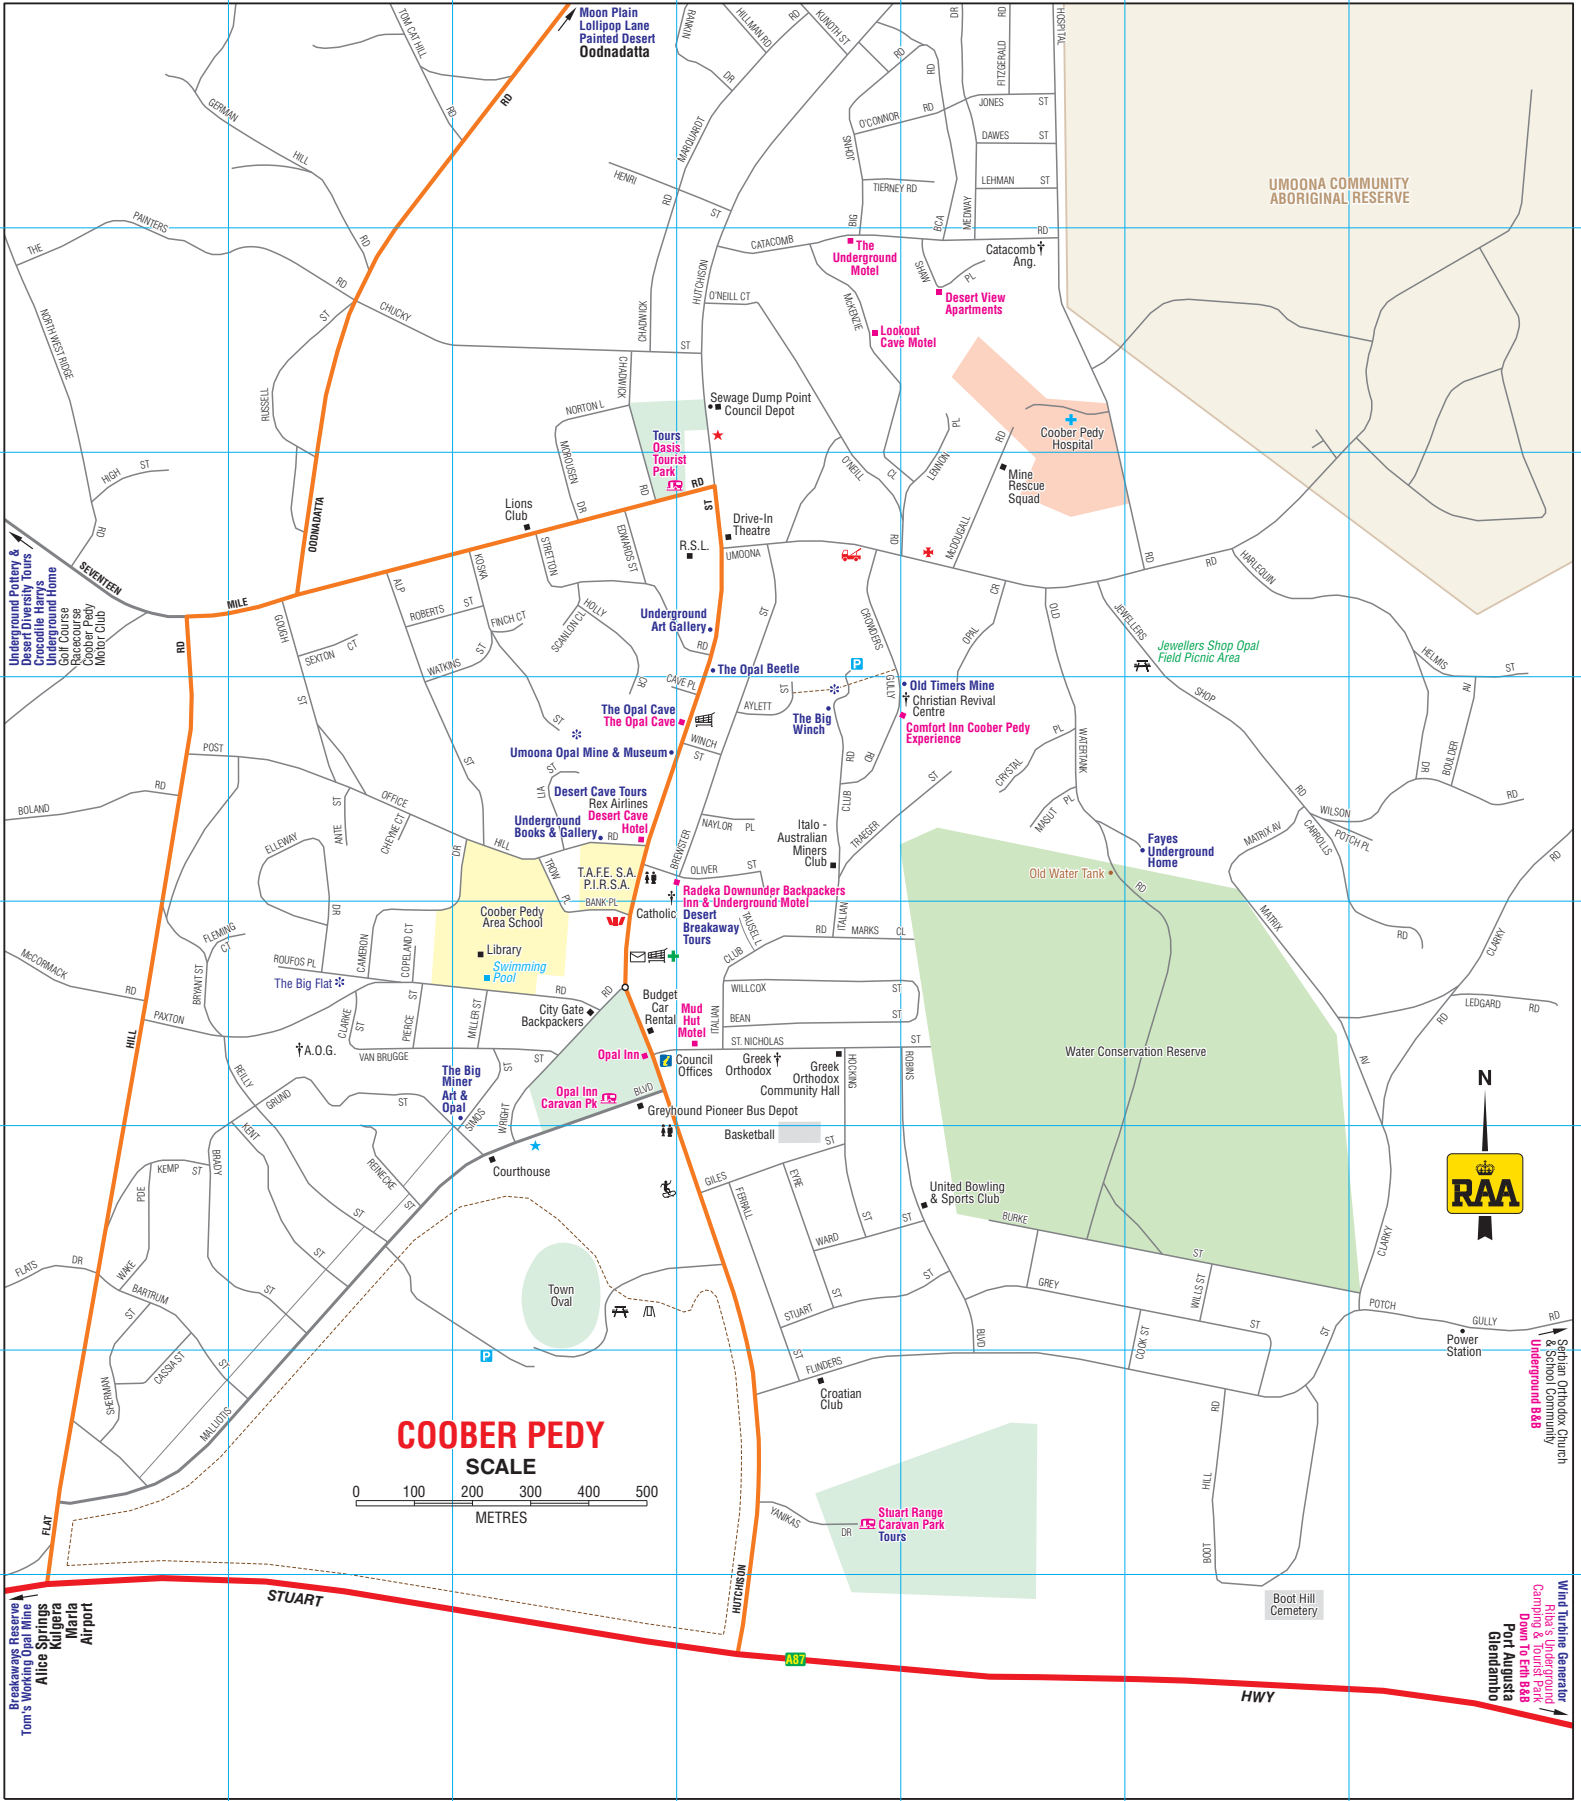

Underground Pottery & Casserole Diversity Tours
Desert Diversity Tours
Underground Home
Golf Course
Racecourse
Cycling
Motor Club

Wind Turbine Generator
Rita's Underground
Camping & Tourist Park
Down to Earth B&B
Port Augusta
Glenambury

Serbian Orthodox Church
& School Community
Underground 888

Power Station

United Bowling & Sports Club

Water Conservation Reserve

Old Water Tank

Fayes Underground Home

Jewellers Shop Opal Field Picnic Area

Cooper Pedy Hospital
Mine Rescue Squad

Desert View Apartments
Lookout Cave Motel

The Underground Motel

Sewage Dump Point
Council Depot

Stuart Range
Caravan Park
Tours

Croatian Club

Flungers

Basketball

Greyhound Pioneer Bus Depot

Opal Inn
Caravan Pk

City Gate Backpackers

Cooper Pedy Area School
Library
Swimming Pool

Umoona Opal Mine & Museum

The Opal Beetle
The Opal Cave
The Opal Cave

Underground Art Gallery

Drive-In Theatre

Lions Club

Tours Oasis
Tourist Park

Seamless

Desert Oasis
Tourist Park

Seamless

Seamless

Seamless

Seamless

Seamless